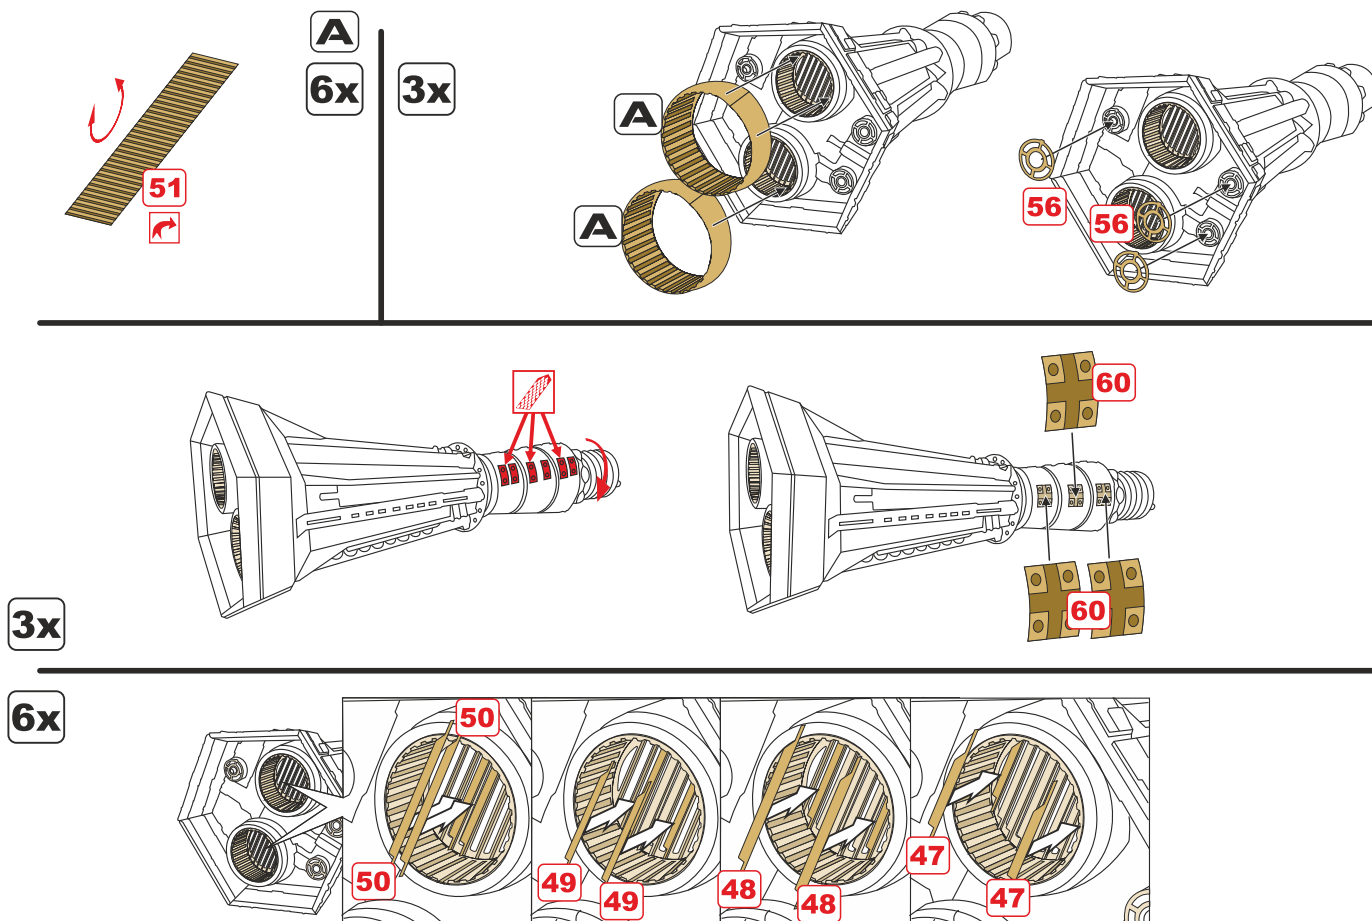

VÝROBEK NEJÍ HRAČKOU

This set contain metal detail parts for upgrading scaleplastic models. When upgrading the model some cutting or corrections may be necessary for parts to fit accurately.

WARNING!

This set may contain small and sharp parts. Work carefully in a ventilated and well-lit room. Safety glasses are recommended. This product is not suitable for children less than 14 years old.

COLLECTORS ITEM NOT A TOY

remove odstranit
option volba
opposite side protější strana
bend ohnout
drill vrtat
grind brousit
fill vytmelit
PE part
resin
decals
mask

01.**02.**

03.

04.