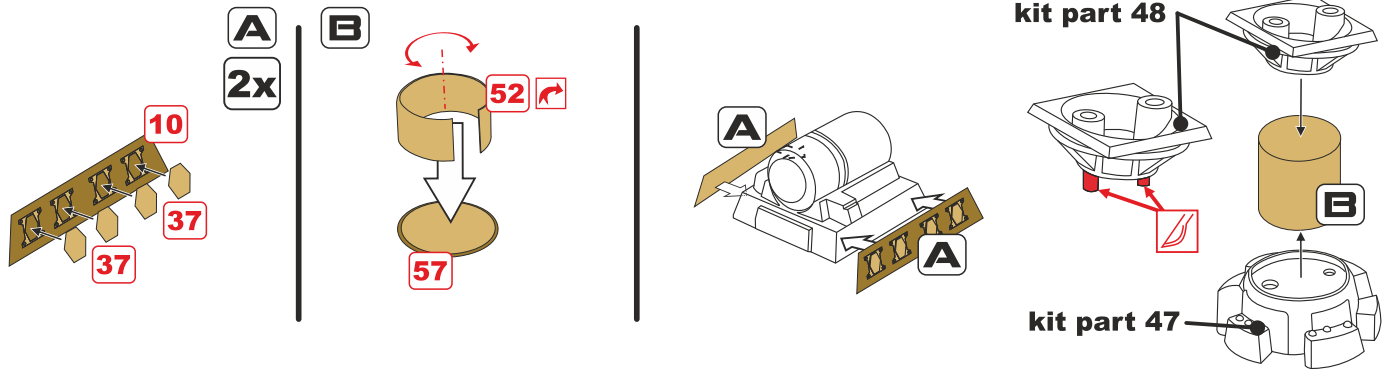

VÝROBEK NEJÍ HRAČKOU

This set contain metal detail parts for upgrading scaleplastic models. When upgrading the model some cutting or corrections may be necessary for parts to fit accurately.

WARNING!

This set may contain small and sharp parts. Work carefully in a ventilated and well-lit room. Safety glasses are recommended. This product is not suitable for children less than 14 years old.

COLLECTORS ITEM NOT A TOY

remove odstranit
option volba
opposite side protější strana
bend ohnout
drill vrtat
grind brousit
fill vytmelit
PE part
resin
decals
mask

01.**02.**

03.

04.