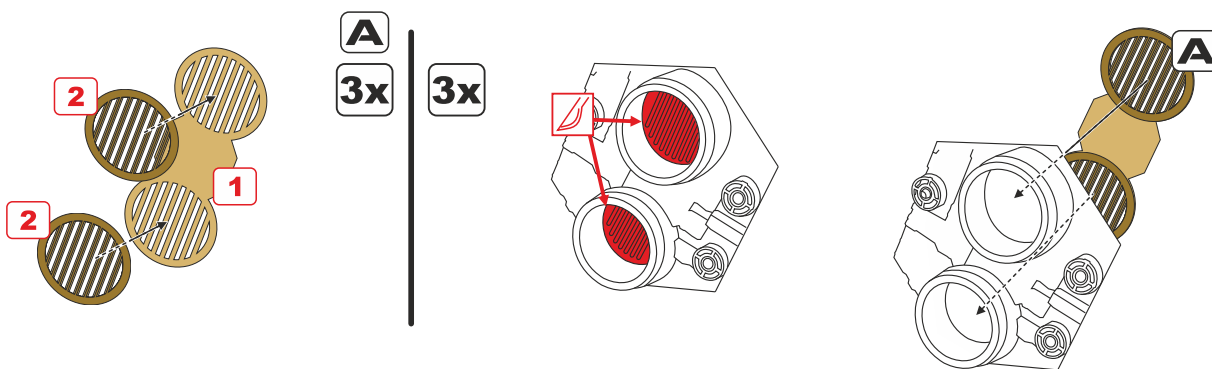

VÝROBEK NEJÍ HRAČKOU

This set contain metal detail parts for upgrading scaleplastic models. When upgrading the model some cutting or corrections may be necessary for parts to fit accurately.

WARNING!

This set may contain small and sharp parts. Work carefully in a ventilated and well-lit room. Safety glasses are recommended. This product is not suitable for children less than 14 years old.

COLLECTORS ITEM NOT A TOY

remove odstranit
option volba
opposite side protější strana
bend ohnout
drill vrtat
grind brousit
fill vytmelit
PE part
resin
decals
mask

01.**02.**

03.

04.