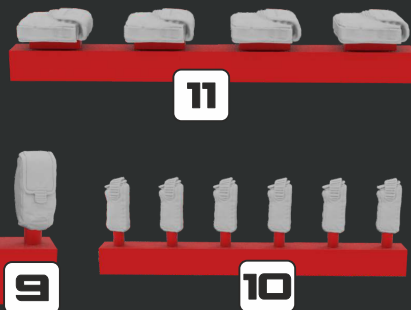

12013

GREEN STRAWBERRY
MOST REALISTIC SCI-FI MODELS

R.U-R - SNIPER

(Recon Unit - Robot)

WARNING!

This set may contain small and sharp parts. Work carefully in a ventilated and well-lit room. Safety glasses are recommended. This product is not suitable for children less than 14 years old.

VAROVÁNÍ!

Tento set může obsahovat malé a ostré díly. Pracujte ve větrané a dobře osvětlené místnosti. Doporučujeme použít ochranné brýle. Tento výrobek není vhodný pro děti mladší 14let.

01.