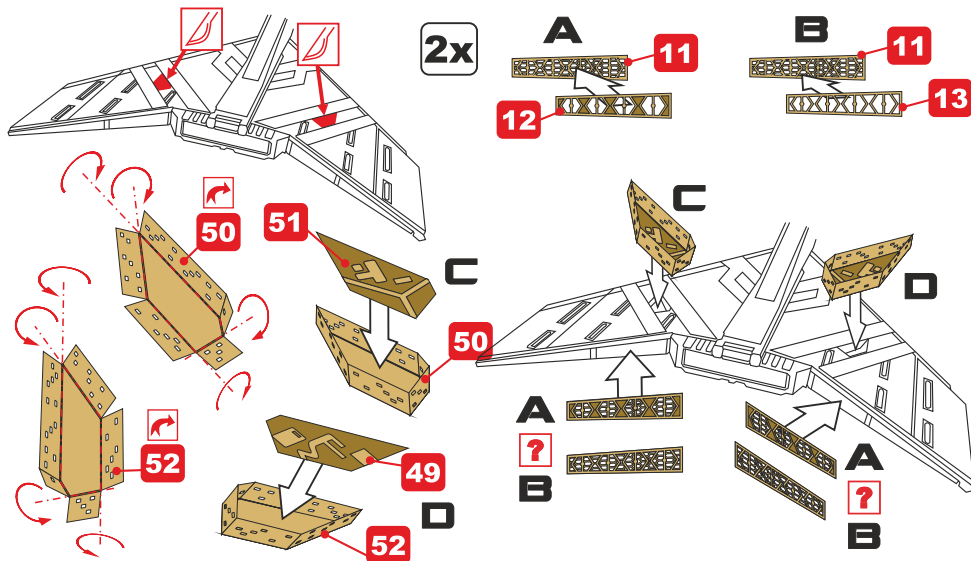

This set contain metal detail parts for upgrading scale plastic models.
When upgrading the model some cutting or corrections may be necessary
for parts to fit accurately.

WARNING!

This set may contain small and sharp parts. Work carefully in a ventilated and
well-lit room. Safety glasses are recommended. This product is not suitable
for children less than 14 years old.

Tento set obsahuje kovové díly pro úpravu a vylepšení
plastického modelu. Pro přesnou aplikaci dílů může být zapotřebí
přizpůsobit díly upravovaného modelu.

VAROVÁNÍ!

Tento set může obsahovat malé a ostré díly. Pracujte ve větrané
a dobře osvětlené místnosti. Doporučujeme použít ochranné brýle.
Tento výrobek není vhodný pro děti mladší 14let.

01.