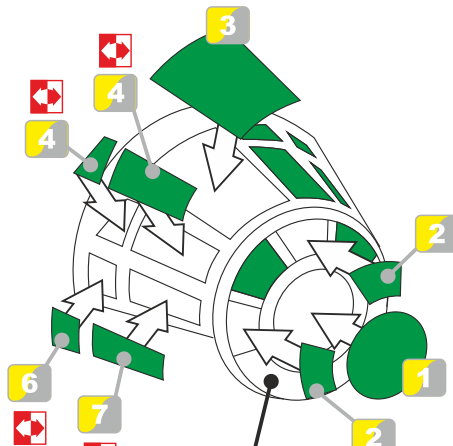

kit part A15