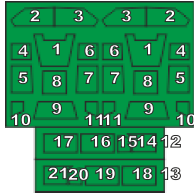

Snowspeeder - MASK

Airbrush masks for Bandai kit

GREENSTRAWBERRY
MOST REALISTIC SCI-FI MODELS

This set contain airbrush masks parts for upgrading scale plastic models. When upgrading the model some cutting or corrections may be necessary for parts to fit accurately.