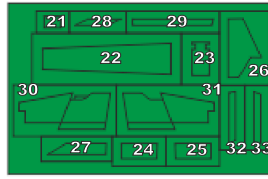

Snowspeeder - MASK

Airbrush masks for Bandai kit

GREENSTRAWBERRY
MOST REALISTIC SCI-FI MODELS

This set contain airbrush masks parts for upgrading scale plastic models. When upgrading the model some cutting or corrections may be necessary for parts to fit accurately.