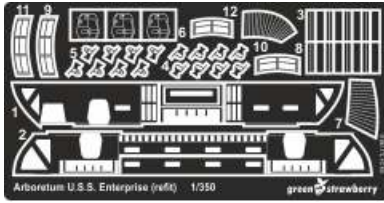

SCALE 03217-1/350
1/350
 made in CZECH REPUBLIC

Arboretum for U.S.S. Enterprise

This product may contain metal detail parts for upgrading scale plastic models. When upgrading the model some cutting or corrections may be necessary for parts to fit accurately.